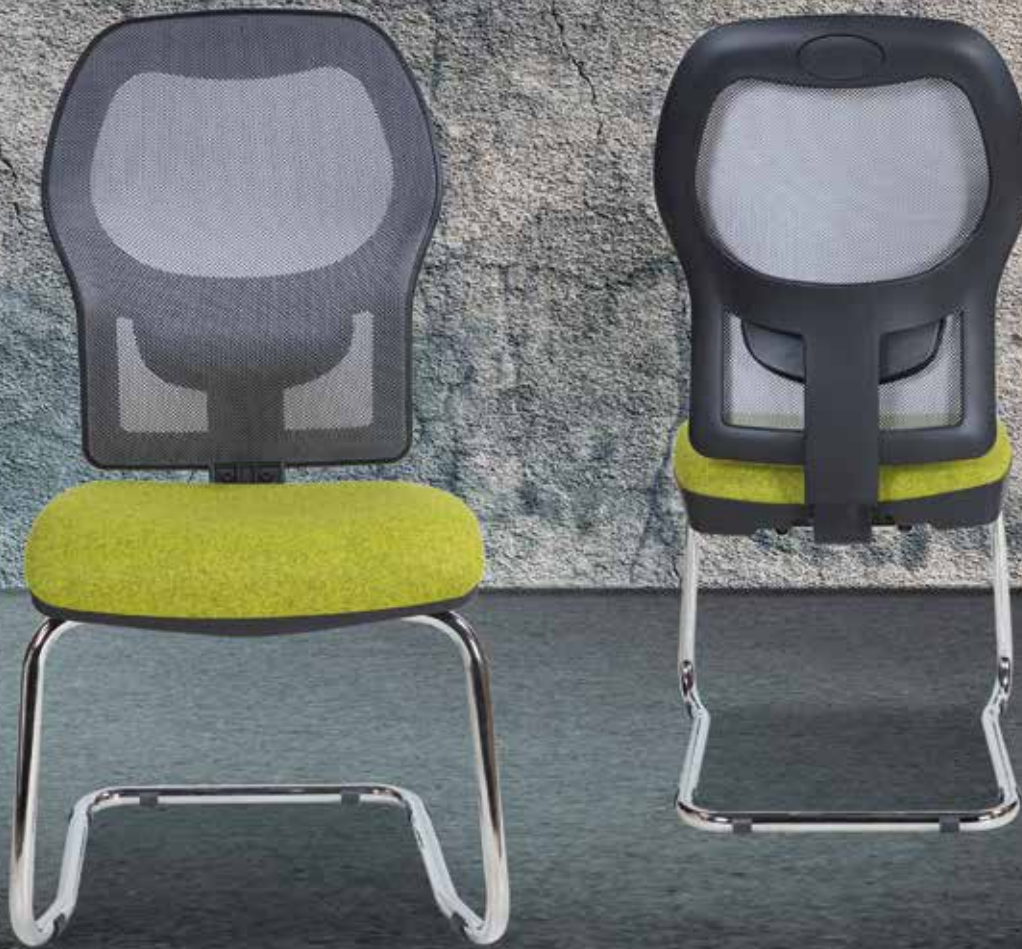

seating applause

Mesh back visitor chairs

	Product Code	AP040VC	AP042VC	AE040VC	AE042VC
Description		Chrome cantilever frame. Black arms. Black mesh. Bordered seat.		Chrome cantilever frame. Black arms. Black mesh. Standard seat.	
		Mesh backed visitor chair. No arms.	Mesh backed visitor chair. Height adjustable arms.	Mesh backed visitor chair. No arms.	Mesh backed visitor chair. Height adjustable arms.
Group 1	£237.50	£277.50	£222.50	£262.50	
Group 2	£247.00	£288.75	£231.25	£273.00	
Group 3	£256.88	£300.00	£240.50	£283.75	
Group 4	£272.38	£318.00	£254.88	£300.75	
Group 5	£305.00	£356.25	£285.50	£336.88	
Dimensions (mm)		seat: height: 430 - 560 width: 510 depth: 500	back min/max: width: 410-490 height: 600	weight: 12kg